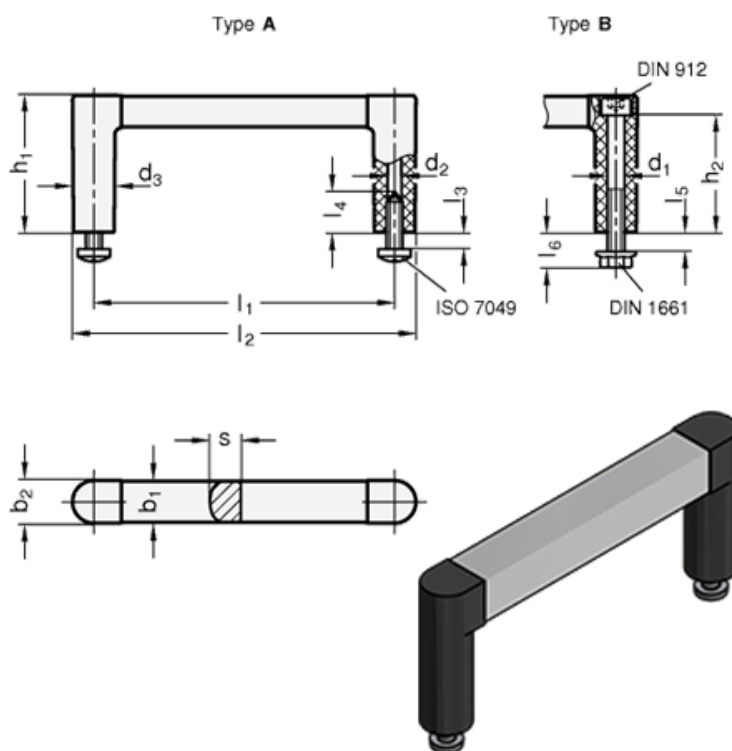

Article number: 204231288BESS

Description: E+G Handle GN 423-12-88-B-ESS
- ESS black / black, matte finish

Measures

b1 = 12	l2	= 100.5
b2 = 12.5	l3 Max.	= 5
d1 = M5	l4 Min.	= -
d2 = -	l5 Max.	= 5
d3 = 12.5	l6	= 10.5
h1 = 40	s	= 9
h2 = 34.5	Weight (g)	= 43
l1 = 88		